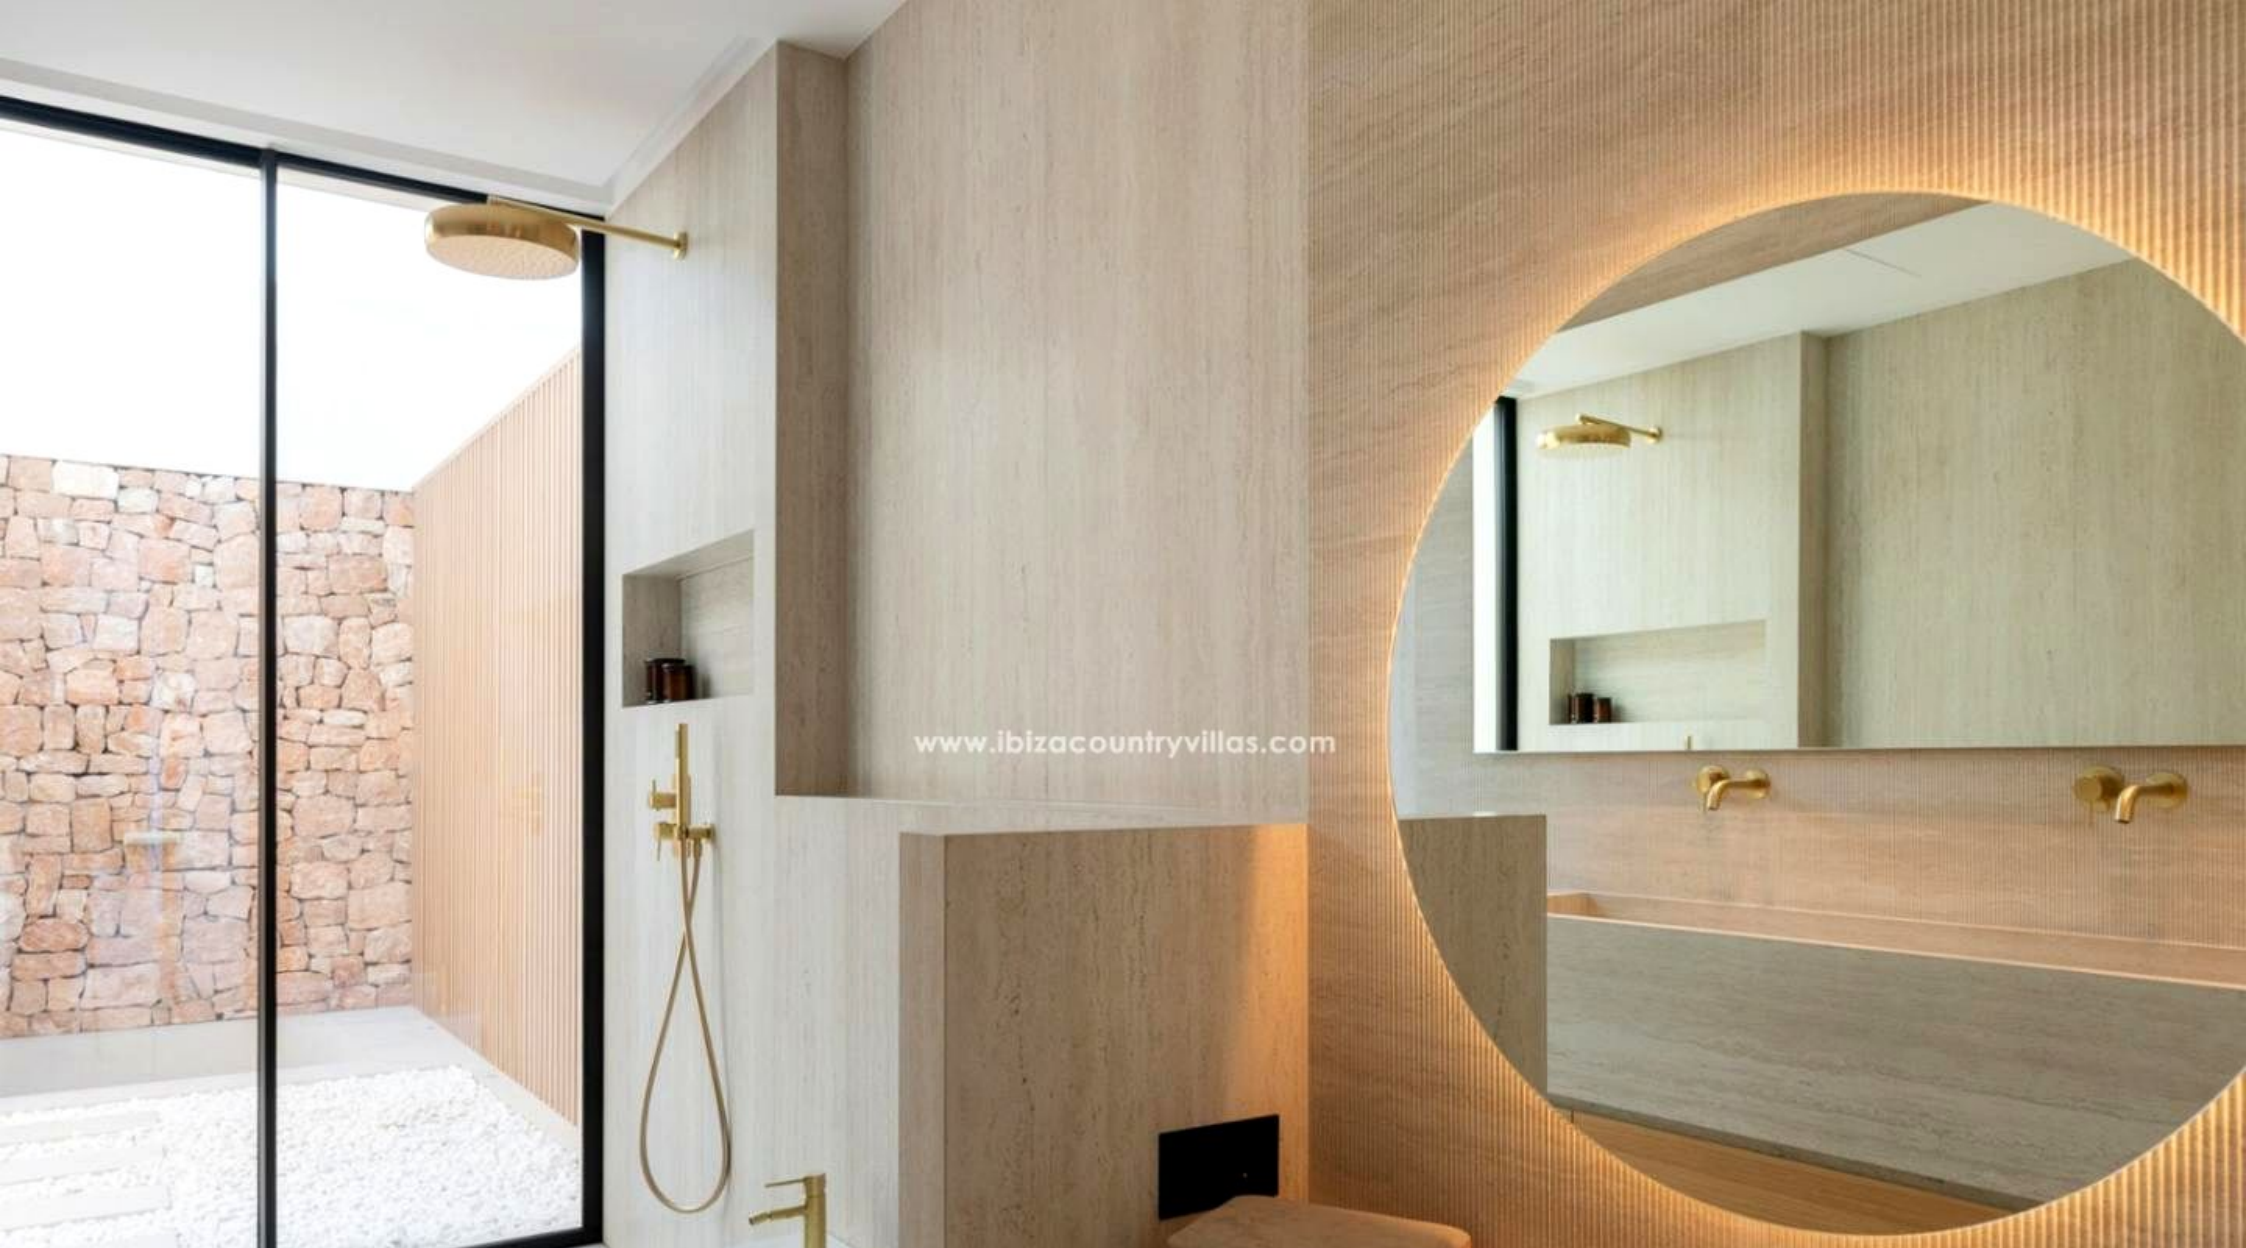

Among its exclusive outdoor spaces are:

Heated outdoor pool with salt electrolysis system and overflow filtration