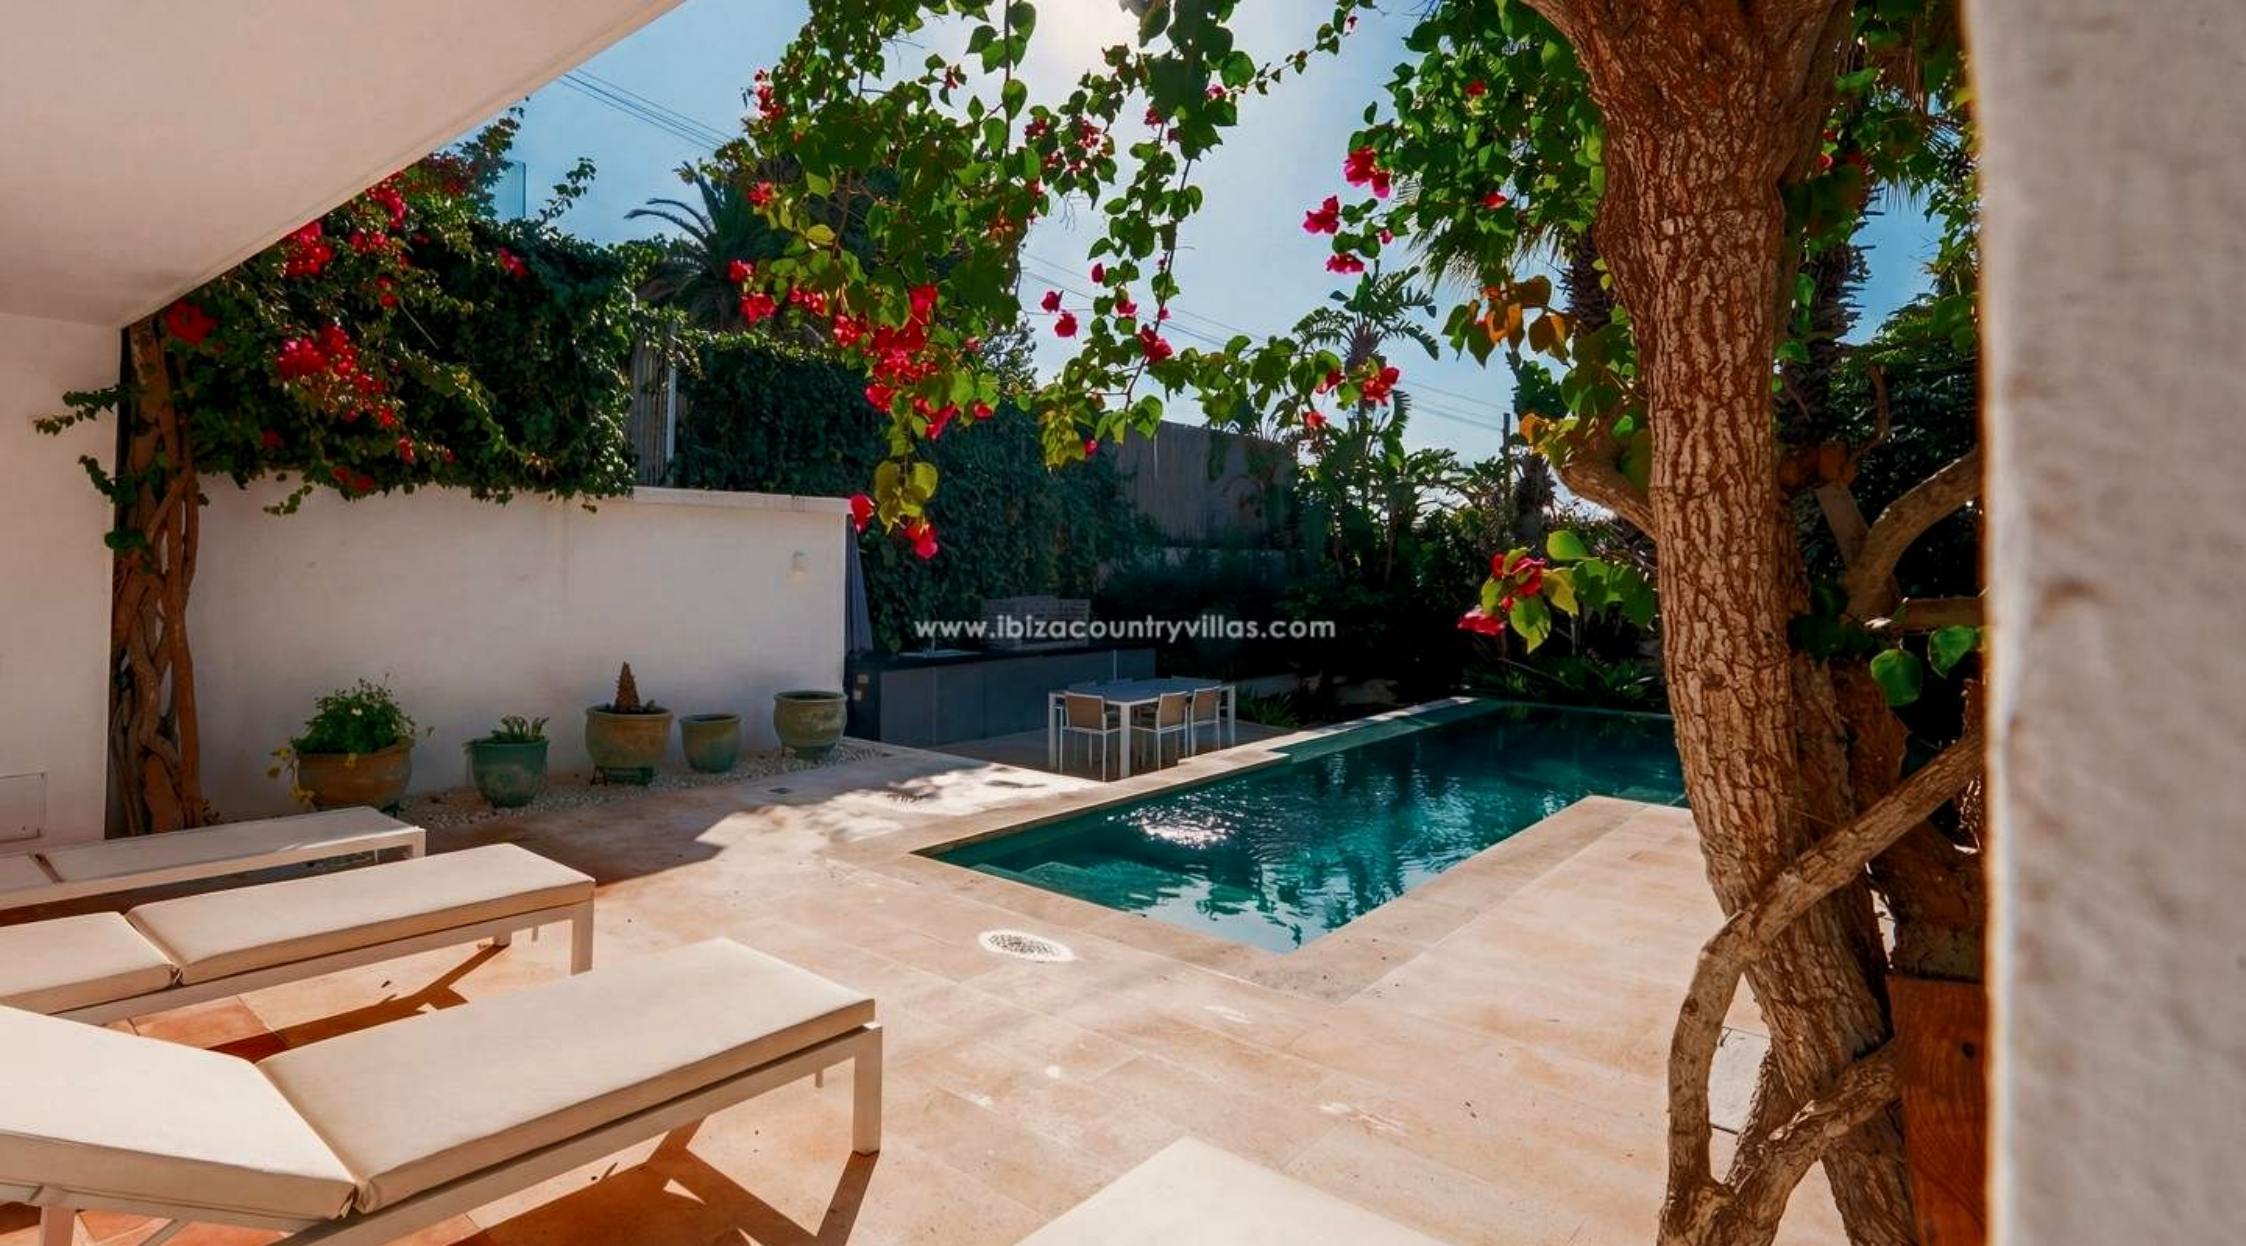

IBIZA COUNTRY
VILLAS

Ref: 11813c - Ses Torres
1.850.000€

Villa with Sea and Dalt Vila Views in Jesus

Discover this magnificent villa located in the exclusive area of Can Pep Simó, near Jesús, one of Ibiza's most sought-after residential areas. Covering approximately 181 m², this property perfectly combines the charm of traditional Ibizan style with modern comfort, offering an ideal environment to enjoy the authentic Mediterranean lifestyle.

The outdoor areas are one of its main attractions: large sunny terraces and pleasant sitting areas invite relaxation and enjoyment of the island's privileged climate year-round. The property also includes a private pool, perfect for leisure and relaxation in a tranquil setting.

From the villa, you can enjoy beautiful views of the sea and the iconic Dalt Vila profile, offering a unique landscape both during the day and at sunset.

Main features:

Privileged location in Can Pep Simó, Ibiza

Approximate area of 181 m²

3 bedrooms and 4 bathrooms

Private pool

Spacious terraces and outdoor areas

Sea views and views of Dalt Vila

Natural brightness and authentic Ibizan style

Air conditioning

A unique opportunity to acquire a charming villa in a quiet and exclusive location, just minutes from Ibiza town, the marina, and some of the island's best beaches.